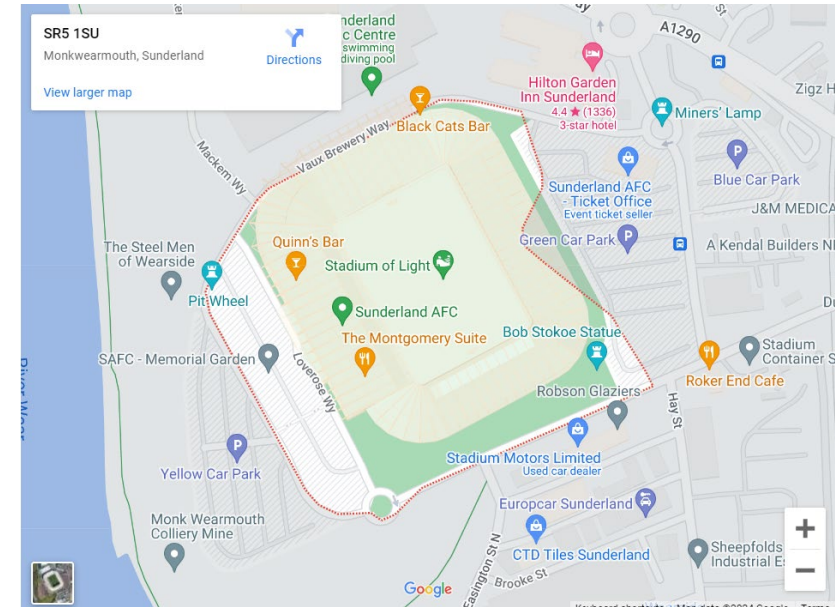

Directions/Parking Details for The Stadium of Light

SAFC Map Key

- | | | |
|---------------------------------|---|---|
| 1 Men of Steel | 10 Corporate Guest Ticket Collection | 18 Ticket Office |
| 2 Miners Wheel | 11 Park & Ride Pick-up Point | 19 Miners Lamp |
| 3 Archibald Leitch Latticeworks | 12 Aquatic Centre | 20 Bob Stokoe Statue |
| 4 Fans Statue | 13 North Tunnel | 21 Fan Zone |
| 5 Centre of Light | 14 South Tunnel | 22 Orange Overflow Car Park |
| 6 Club Store | 15 Black Cats Bar Entrance | 23 Coach Parking |
| 7 Stadium Reception | 16 ATM Cash Machine | A Away Fans (Carling Stand - Upper) |
| 8 Media Centre | 17 Black Cat House Reception / Pre-Paid Ticket Collection Point | F2 Family Zone |
| 9 Murray Gates | | H Hotel - Hilton Garden Inn / Karbon Grill Kitchen & Bar (open 7 days a week) |

Parking is free

Please enter the building through the main entrance (Number 7 on the map) to make your way to the Montgomery suite